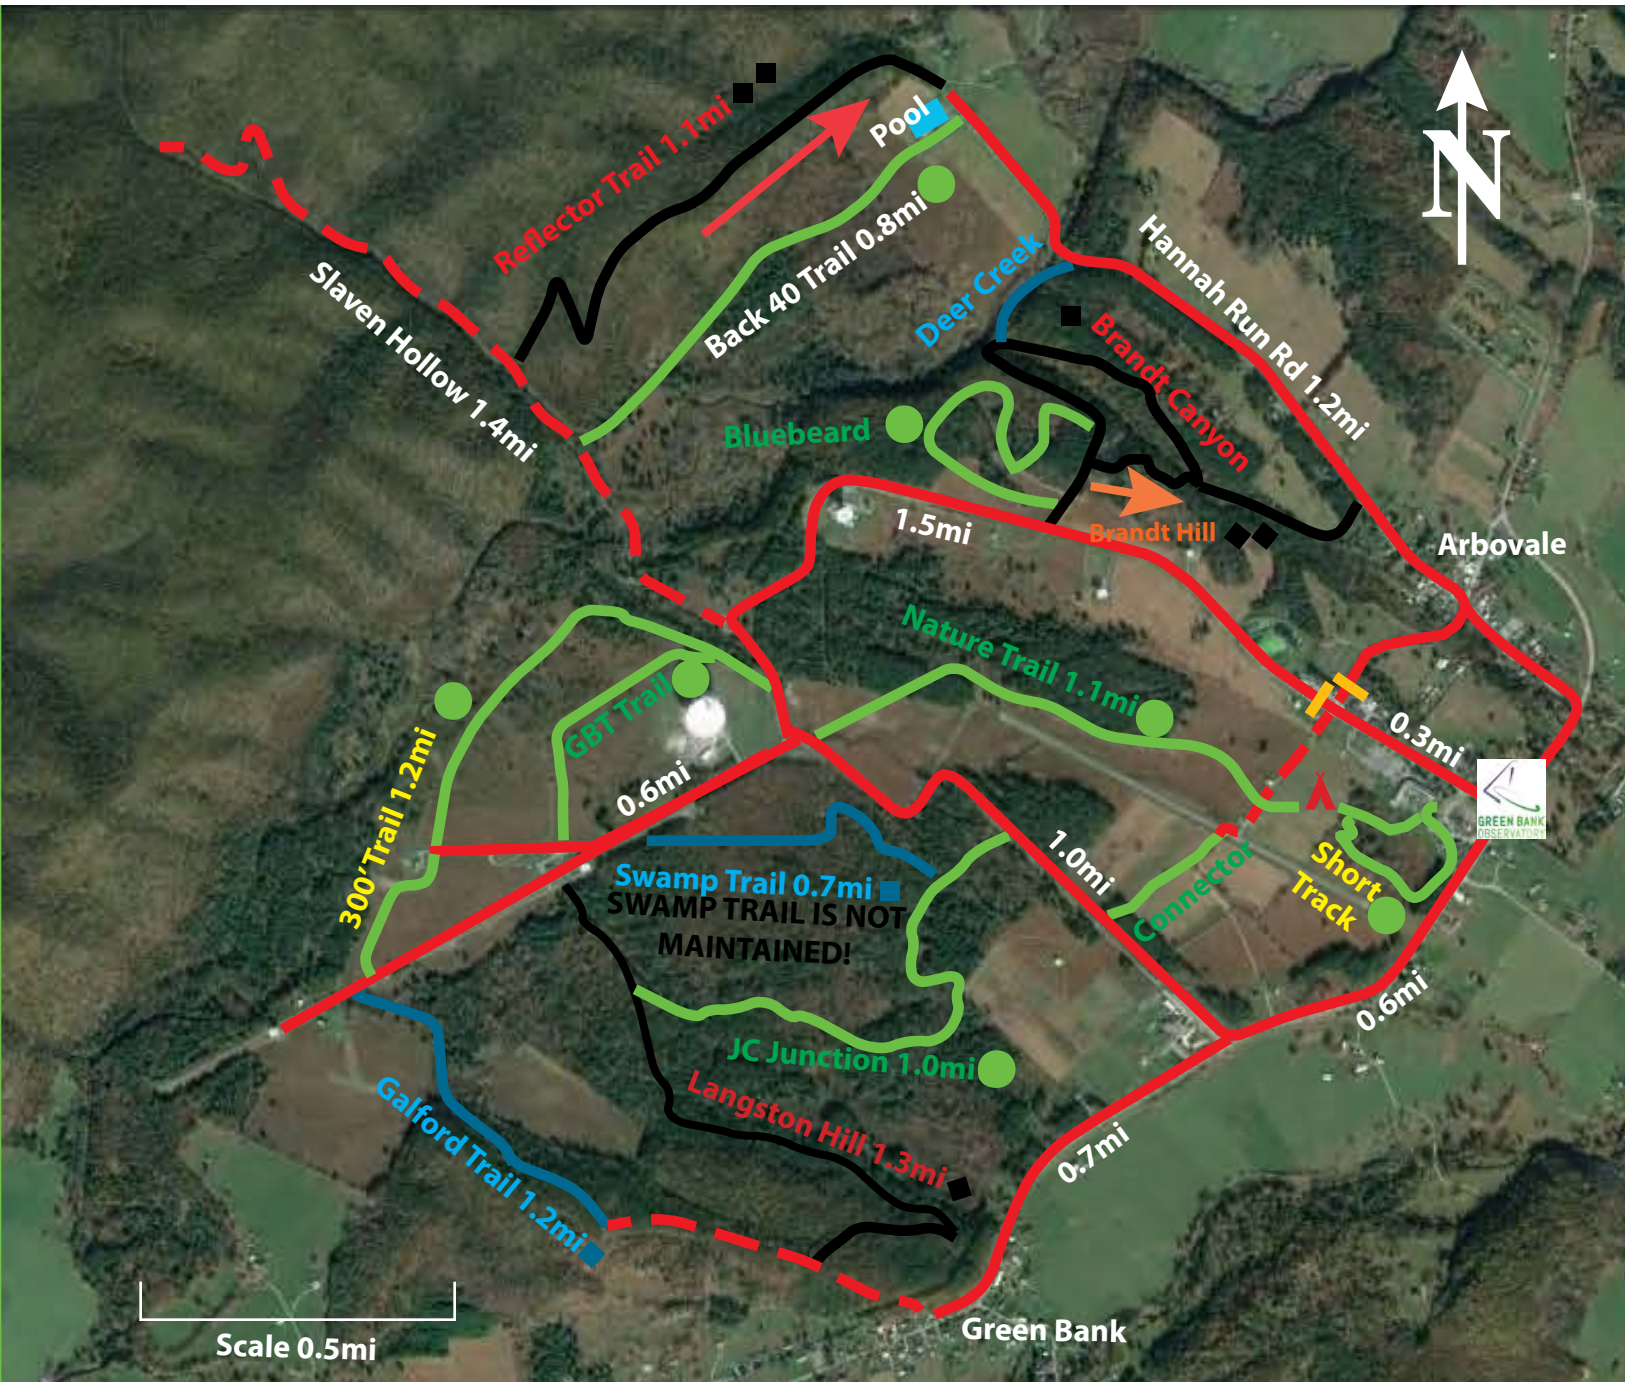

Trail Map 2019

- Gate (no cars)
- Paved road
- Dirt road
- Trails
- Campsite
- Beginner
- Intermediate
- Science Center
- Advanced
- Expert

Remainder: Please turn off your electronic devices while on site. This includes cell phones (which don't work here anyway!), wireless odometers, heart rate monitors, 2-way radios, and wireless networkcards on your laptops. We also ask that you refrain from digital photography and videophotography/recording while on site. Simple film cameras are welcome and sold in the science center.